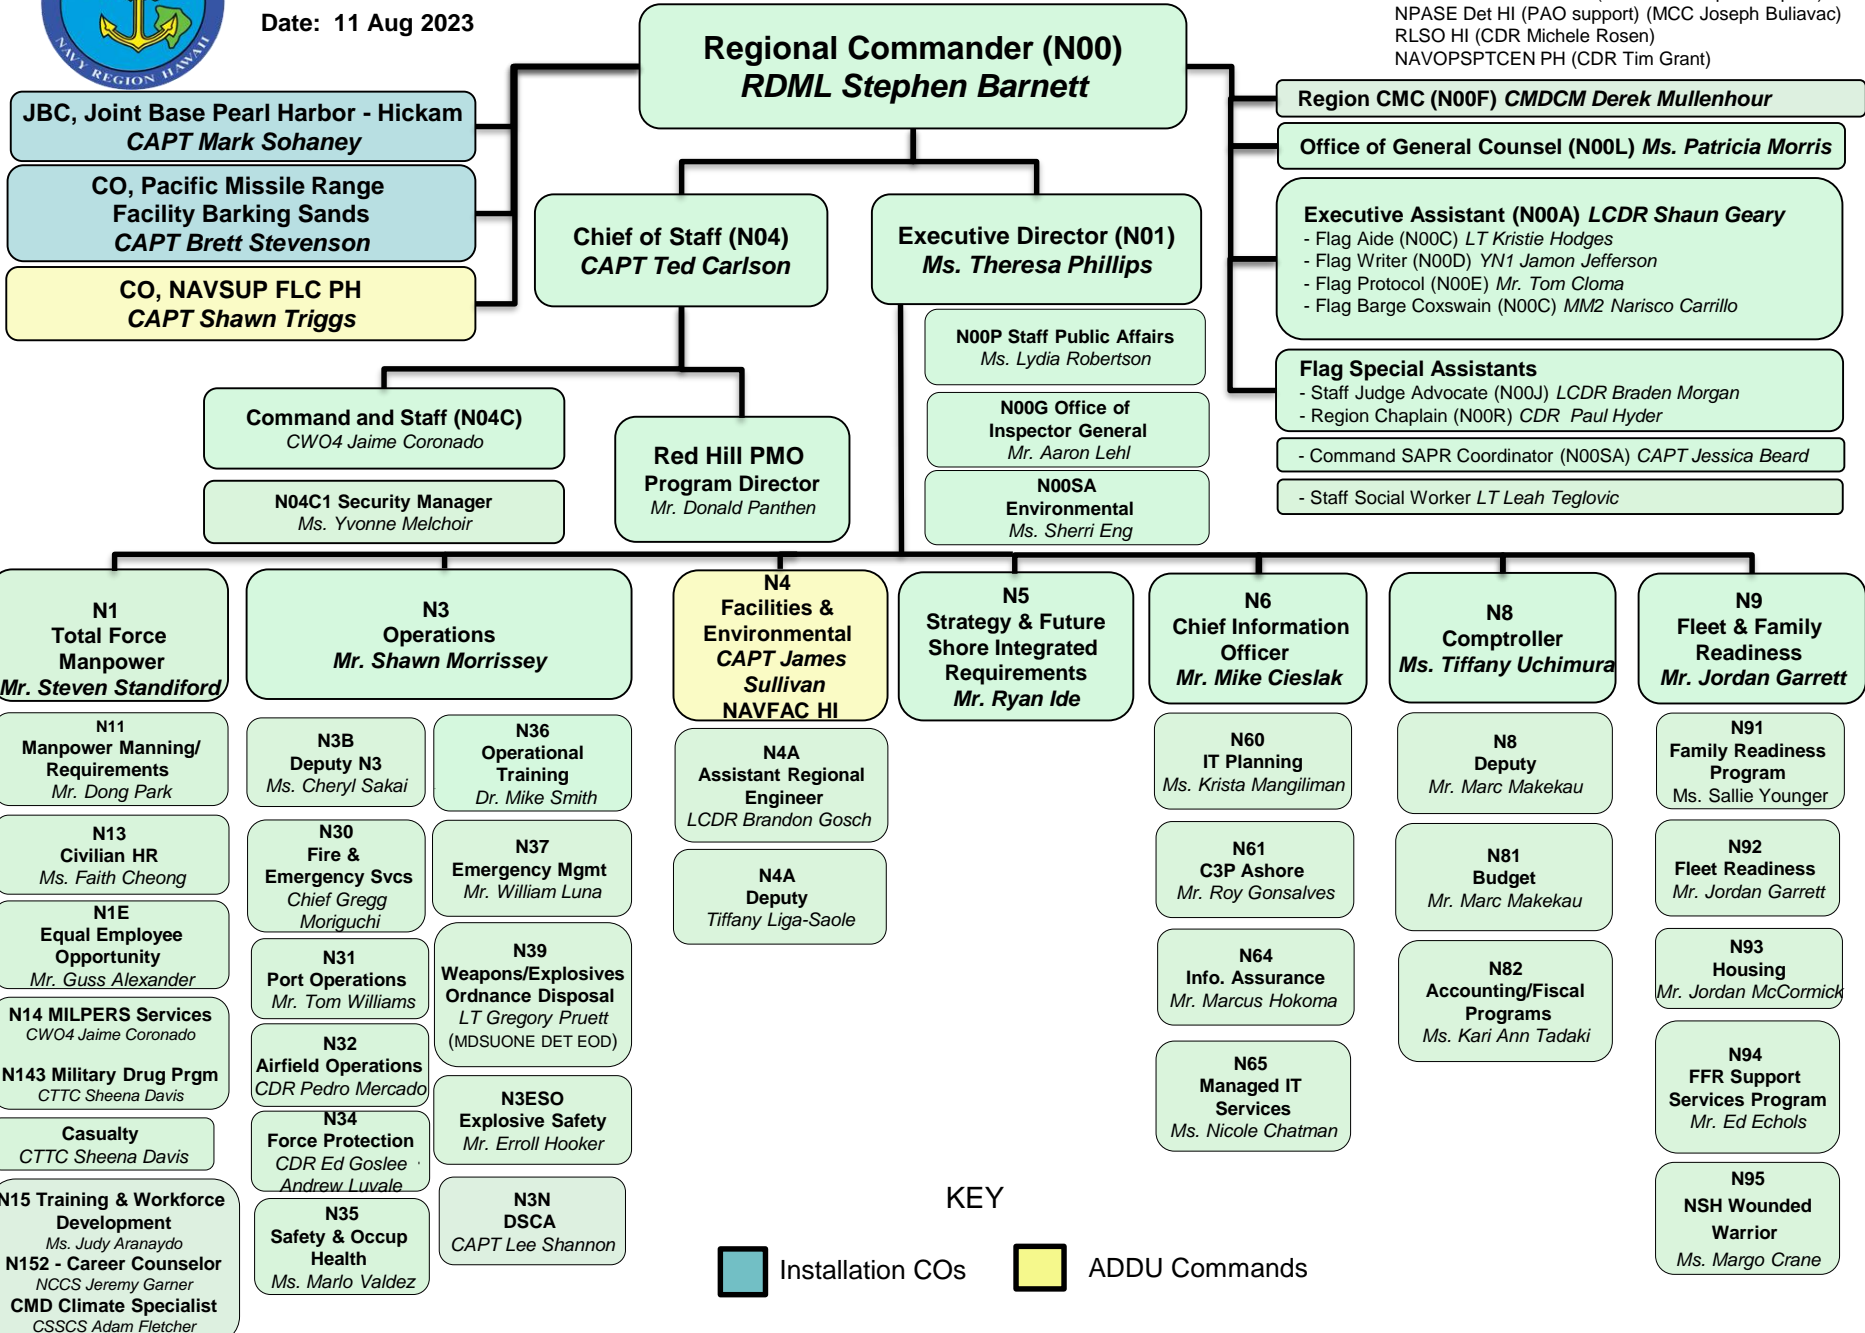

COMMANDER, NAVY REGION HAWAII

Date: 11 Aug 2023

Supporting Commands:
PHNSY & IMF (CAPT Richard Jones)
NAVHEALTHCLINIC HI (CAPT Christopher Tepera)
NPASE Det HI (PAO support) (MCC Joseph Buliavac)
RLSO HI (CDR Michele Rosen)
NAVOPSPCEN PH (CDR Tim Grant)

KEY

Installation COs

ADDU Commands